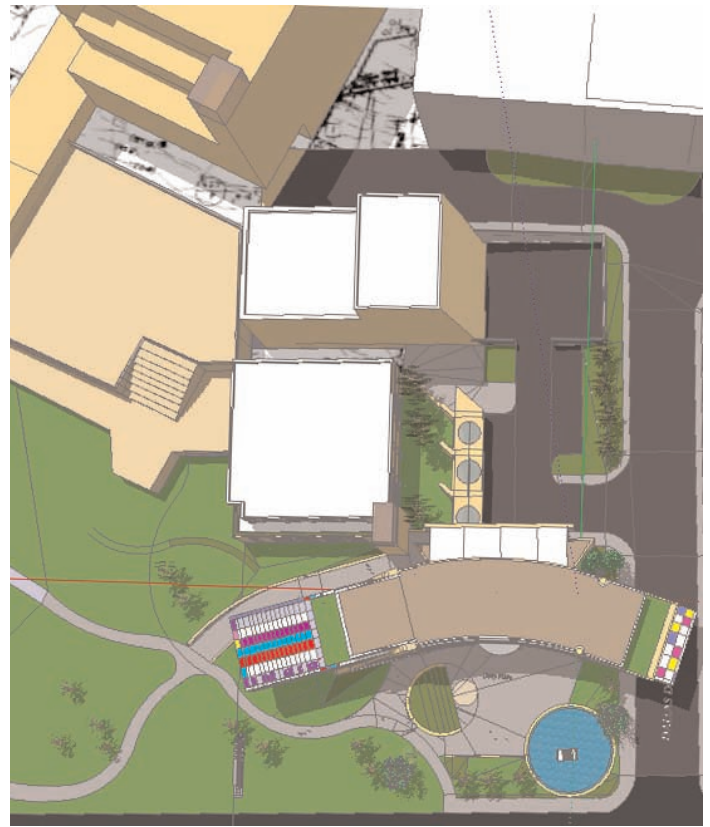

Civic Arts Plaza  
**REGIONAL ART MUSEUM**  
THOUSAND OAKS, CALIFORNIA

**Conceptual renderings of the REGIONAL ART MUSEUM. Design and Illustration by Francisco Behr, Behr Browsers Architects, Inc.**

Top: REGIONAL ART MUSEUM viewed at corner of Thousand Oaks Blvd and Dallas Drive. (RAM#1)

Bottom: RAM viewed from Thousand Oaks Blvd. (RAM#2)

**PRINT QUALITY IMAGES ATTACHED.**

Top Left: East end of REGIONAL ART MUSEUM adjacent to Thousand Oaks City Hall. (RAM#3)

Top Right: Conceptual Site Plan of RAM at corner of Thousand Oaks Blvd and Dallas Drive. (RAM#4)

Below: Water feature, Plaza entrance and outdoor amphitheatre welcome visitors to REGIONAL ART MUSEUM. (RAM#5)